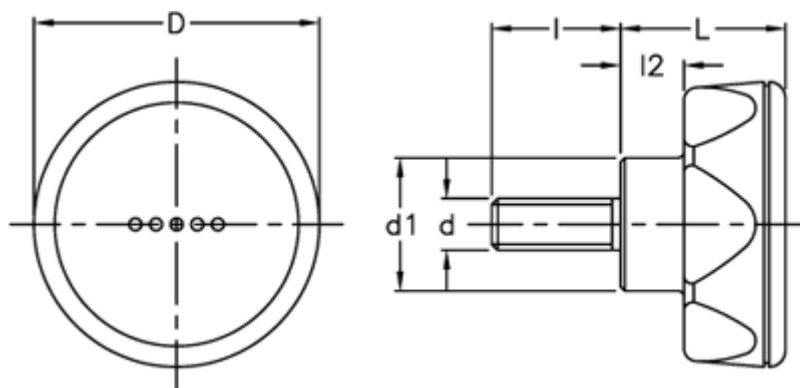

Article number: 23052224062

Description: E+G Lobe knob  
ELK.56-p M8x20-C2 orange centre cap

## Measures

D	= 56
d1	= 26.5
d 6g	= M8
l	= 20
L	= 29
l2	= 11